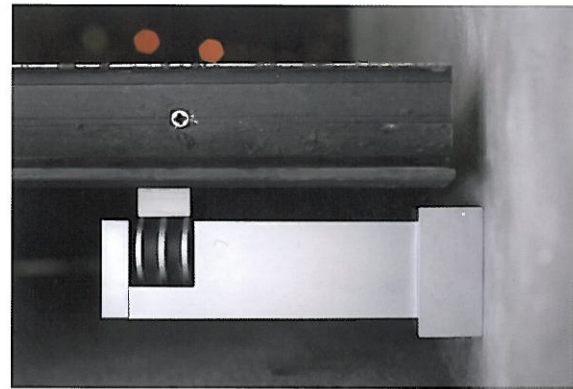

HB 400

HB 520 / 530 s/s

HB 620 with timber fix 604

HB 540

HB 520 / 522 glass fix

HB 665 / 660 / 650

HB 600 with timber fix 604

HB 500 / 510 s/s

HB 660 & HB 680

HB 760

HB 600

HB 710 sq / HB 720 round

halliday
baillie

architectural hardware

IRONMONGER

122 W. Illinois St, Chicago, IL 60610