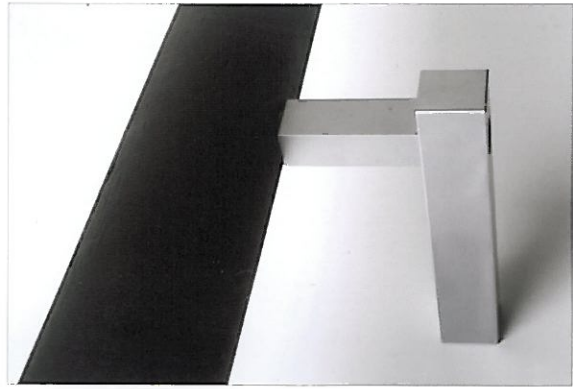

HB 400

HB 520 / 530 s/s

HB 620 with timber fix 604

HB 540

HB 520 / 522 glass fix

HB 665 / 660 / 650

HB 600 with timber fix 604

HB 500 / 510 s/s

HB 660 & HB 680

HB 760

HB 600

HB 710 sq / HB 720 round

halliday
baillie

architectural hardware

IRONMONGER

122 W. Illinois St, Chicago, IL 60610