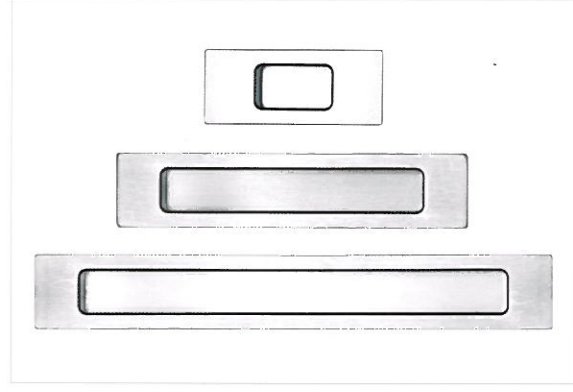

HB 400

HB 520 / 530 s/s

HB 620 with timber fix 604

HB 540

HB 520 / 522 glass fix

HB 665 / 660 / 650

HB 600 with timber fix 604

HB 500 / 510 s/s

HB 660 & HB 680

HB 760

HB 600

HB 710 sq / HB 720 round

halliday
baillie

architectural hardware

IRONMONGER

122 W. Illinois St, Chicago, IL 60610