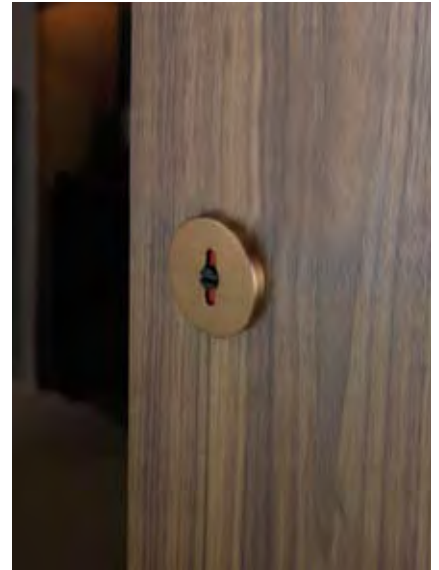

classic collection

classic collection

BB
Brown Brass.

PB
Polished Brass.

All classic collection lever sets have independent test evidence to BS EN 1906, classification **47-1140U**

When using classic collection lever handles as half sets on interconnecting doors, please add 1No XX40115 spindle.

All classic collection lever sets have independent test evidence to BS EN 1906, classification **47-1140U**

When using classic collection lever handles as half sets on interconnecting doors, please add 1No XX40115 spindle.

Lever handles, escutcheons and W/C turns

41744

Classic collection euro profile cylinder escutcheon with concealed fixings.

Finishes: BB • PB

41744T

Classic collection bathroom snib turn with concealed fixings.

Finishes: BB • PB

41744R

Classic collection indicator and emergency release with concealed fixings.

Finishes: BB • PB

classic collection

modric Inc,
National Headquarters,
P.O.Box 1639
Arboles
Colorado 81121