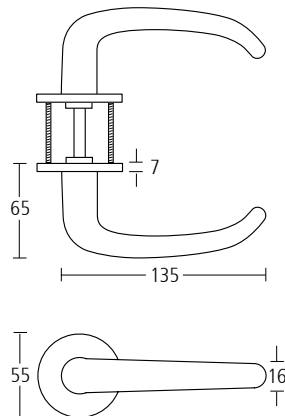

41020F

Classic collection lever handles with concealed fixing roses.

Finishes: BB • PB

41023F

Classic collection lever handles with concealed fixing roses.

Finishes: BB • PB

41057F

Classic collection lever handles with concealed fixing roses.

All classic collection lever sets have independent test evidence to BS EN 1906, classification **47-1140U**

When using classic collection lever handles as half sets on interconnecting doors, please add 1No XX40115 spindle.

Lever handles, escutcheons and W/C turns

41744

Classic collection euro profile cylinder escutcheon with concealed fixings.

Finishes: BB • PB

41744T

Classic collection bathroom snib turn with concealed fixings.