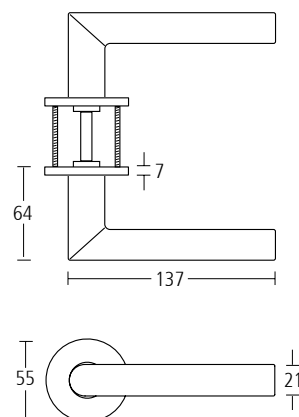

All classic collection lever sets have independent test evidence to BS EN 1906, classification **47-1140U**

When using classic collection lever handles as half sets on interconnecting doors, please add 1No XX40115 spindle.