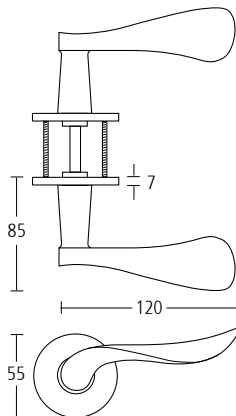

41023F

Classic collection lever handles with concealed fixing roses.

Finishes: BB • PB