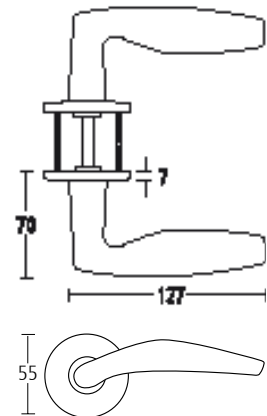

41020F

Classic collection lever handles with concealed fixing roses.

Finishes: BB • PB

41023F

Classic collection lever handles with concealed fixing roses.

Finishes: BB • PB

41057F

Classic collection lever handles with concealed fixing roses.

Finishes: BB • PB