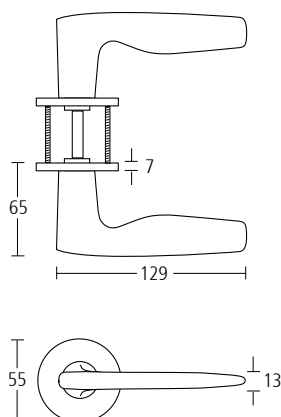

41076F
Classic collection lever handles with
concealed fixing roses.
Finishes: BB • PB