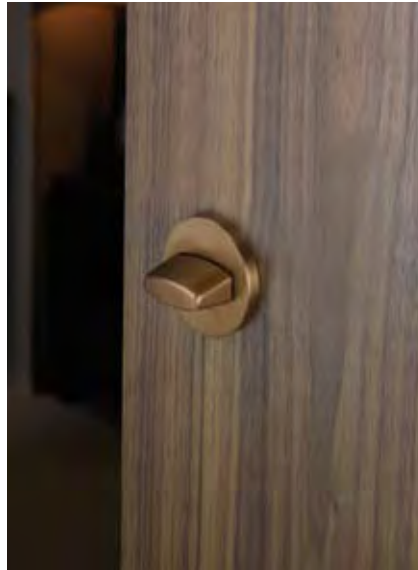

classic collection

classic collection

BB
Brown Brass.

PB
Polished Brass.

All classic collection lever sets have independent test evidence to BS EN 1906, classification **47-1140U**

When using classic collection lever handles as half sets on interconnecting doors, please add 1No XX40115 spindle.

Finishes: BB • PB

classic collection

41058F
Classic collection lever handles with
concealed fixing roses.
Finishes: BB • PB

41076F
Classic collection lever handles with
concealed fixing roses.
Finishes: BB • PB

All classic collection lever sets have independent test evidence to BS EN 1906, classification **47-1140U**

When using classic collection lever handles as half sets on interconnecting doors, please add 1No XX40115 spindle.

Lever handles, escutcheons and W/C turns

41744

Classic collection euro profile cylinder escutcheon with concealed fixings.

Finishes: BB • PB

41744T

Classic collection bathroom snib turn with concealed fixings.