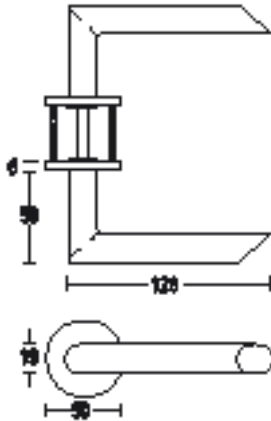

5203

Modern collection lever handles with concealed fixing roses.

Finishes: SS • PS

5204

Modern collection lever handles with concealed fixing roses.

Finishes: SS • PS

When using modern collection lever handles as half sets on interconnecting doors, please add 1No XX9052NT spindle.

modern collection

5208

Modern collection lever handles with concealed fixing roses.

Finishes: SS • PS

5209

Modern collection lever handles with concealed fixing roses.

Finishes: SS • PS

When using modern collection lever handles as half sets on interconnecting doors, please add 1No XX9052NT spindle.