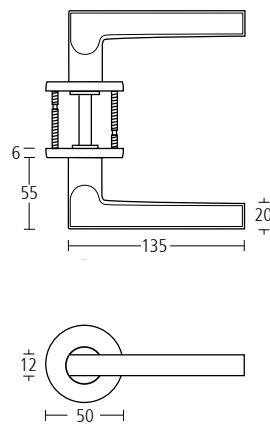

5207
Modern collection lever handles with
concealed fixing roses.
Finishes: SS • PS