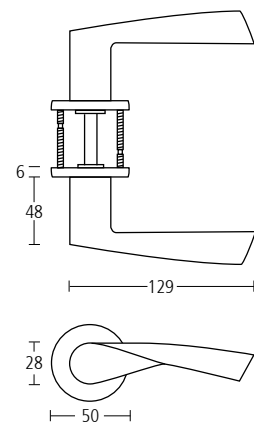

Finishes and lever handles

5200

Modern collection lever handles with concealed fixing roses.

Finishes: SS • PS

5201

Modern collection lever handles with concealed fixing roses.

Finishes: SS • PS

5202

Modern collection lever handles with concealed fixing roses.

Finishes: SS • PS