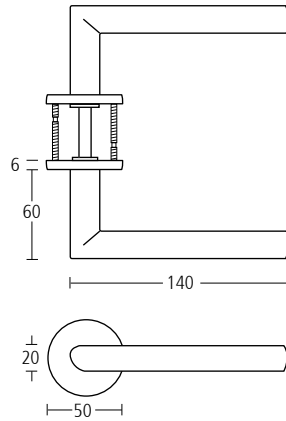

modern collection

5208

Modern collection lever handles with concealed fixing roses.

Finishes: SS • PS

5209

Modern collection lever handles with concealed fixing roses.

Finishes: SS • PS

When using modern collection lever handles as half sets on interconnecting doors, please add 1No XX9052NT spindle.

Lever handles

5210

Modern collection lever handles with concealed fixing roses.

Finishes: SS • PS

5211

Modern collection lever handles with concealed fixing roses.

Finishes: SS • PS

5212

Finishes: SS • PS

When using modern collection lever handles as half sets on interconnecting doors, please add 1No XX9052NT spindle.

Lever handles, escutcheons and W/C turns

5240

Modern collection euro profile cylinder escutcheons with concealed fixings.