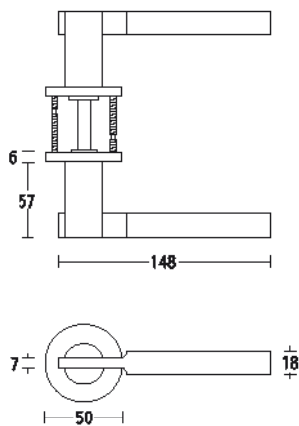

5206
Modern collection lever handles with
concealed fixing roses.
Finishes: SS • PS