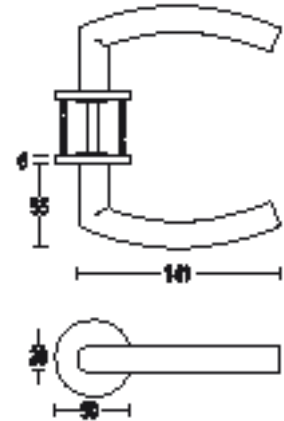

Lever handles

5210

Modern collection lever handles with concealed fixing roses.

Finishes: SS • PS

5211

Modern collection lever handles with concealed fixing roses.

Finishes: SS • PS

5212

Modern collection lever handles with concealed fixing roses.

Finishes: SS • PS