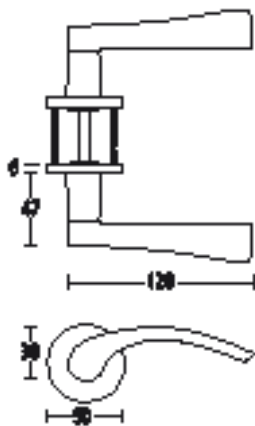

5201

Modern collection lever handles with concealed fixing roses.

Finishes: SS • PS