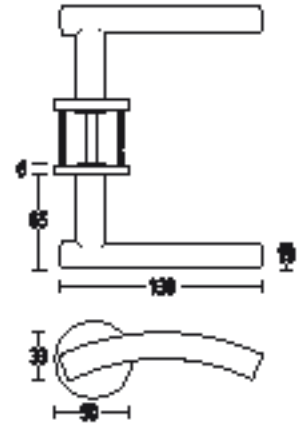

Modern collection lever handles with concealed fixing roses.

Finishes: SS • PS

modern collection

5213

Modern collection lever handles with concealed fixing roses.

Finishes: SS • PS

5214

Modern collection lever handles with concealed fixing roses.

Finishes: SS • PS

When using modern collection lever handles as half sets on interconnecting doors, please add 1No XX9052NT spindle.

Lever handles, escutcheons and W/C turns

5240

Modern collection euro profile cylinder escutcheons with concealed fixings.