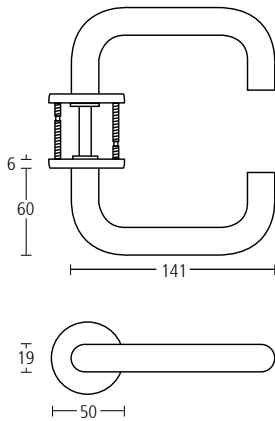

5211

Modern collection lever handles with concealed fixing roses.

Finishes: SS • PS