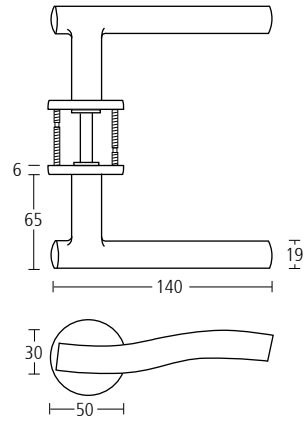

When using modern collection lever handles as half sets on interconnecting doors, please add 1No XX9052NT spindle.

Finishes and lever handles

5200

Modern collection lever handles with concealed fixing roses.

5203

Modern collection lever handles with concealed fixing roses.

Finishes: SS • PS

5204

Modern collection lever handles with concealed fixing roses.

Finishes: SS • PS

When using modern collection lever handles as half sets on interconnecting doors, please add 1No XX9052NT spindle.

modern collection

5208

Modern collection lever handles with concealed fixing roses.

Finishes: SS • PS

5209

Modern collection lever handles with concealed fixing roses.

Finishes: SS • PS

When using modern collection lever handles as half sets on interconnecting doors, please add 1No XX9052NT spindle.