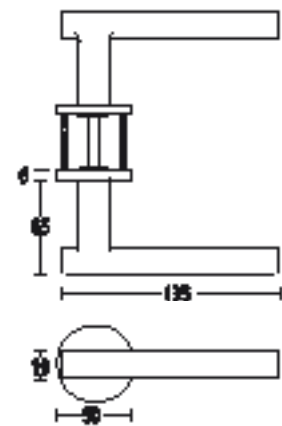

5203

Modern collection lever handles with concealed fixing roses.

Finishes: SS • PS

5204

Modern collection lever handles with concealed fixing roses.

Finishes: SS • PS

When using modern collection lever handles as half sets on interconnecting doors, please add 1No XX9052NT spindle.

Lever handles

5205
Modern collection lever handles with
concealed fixing roses.
Finishes: SS • PS

5206
Modern collection lever handles with
concealed fixing roses.
Finishes: SS • PS

5207
Modern collection lever handles with
concealed fixing roses.
Finishes: SS • PS

modern collection

5208

Modern collection lever handles with concealed fixing roses.

Finishes: SS • PS

5209

Modern collection lever handles with concealed fixing roses.

Finishes: SS • PS

When using modern collection lever handles as half sets on interconnecting doors, please add 1No XX9052NT spindle.