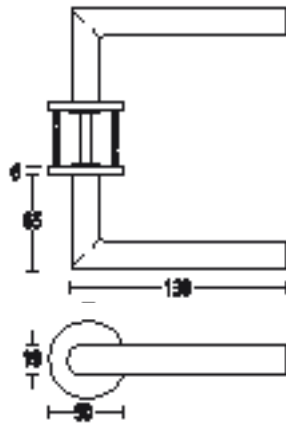

Modern collection lever handles with concealed fixing roses.

Finishes: SS • PS

modern collection

5213

Modern collection lever handles with concealed fixing roses.

Finishes: SS • PS

5214

Modern collection lever handles with concealed fixing roses.

Finishes: SS • PS

When using modern collection lever handles as half sets on interconnecting doors, please add 1No XX9052NT spindle.

Lever handles, escutcheons and W/C turns

5240

Modern collection euro profile cylinder escutcheons with concealed fixings.