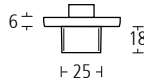

5241T

Modern collection snib turn with concealed fixings.

Finishes: SS • PS

5241R

Modern collection emergency release with concealed fixings.

Finishes: SS • PS