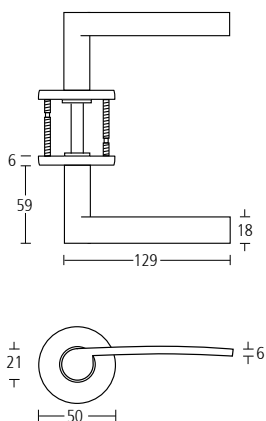

When using modern collection lever handles as half sets on interconnecting doors, please add 1No XX9052NT spindle.

Finishes and lever handles

5200

Modern collection lever handles with concealed fixing roses.

5203

Modern collection lever handles with concealed fixing roses.

Finishes: SS • PS

5204

Modern collection lever handles with concealed fixing roses.

Finishes: SS • PS

When using modern collection lever handles as half sets on interconnecting doors, please add 1No XX9052NT spindle.