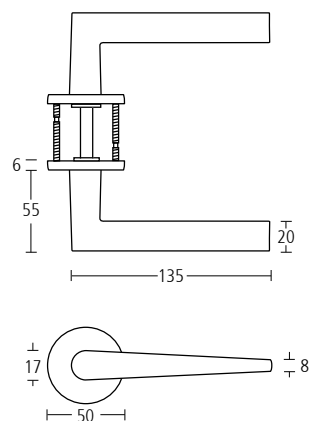

When using modern collection lever handles as half sets on interconnecting doors, please add 1No XX9052NT spindle.

Finishes and lever handles

5200

Modern collection lever handles with concealed fixing roses.

5203

Modern collection lever handles with concealed fixing roses.

Finishes: SS • PS

5204

Modern collection lever handles with concealed fixing roses.

Finishes: SS • PS

When using modern collection lever handles as half sets on interconnecting doors, please add 1No XX9052NT spindle.

modern collection

5208

Modern collection lever handles with concealed fixing roses.

Finishes: SS • PS

5209

Modern collection lever handles with concealed fixing roses.

Finishes: SS • PS

When using modern collection lever handles as half sets on interconnecting doors, please add 1No XX9052NT spindle.