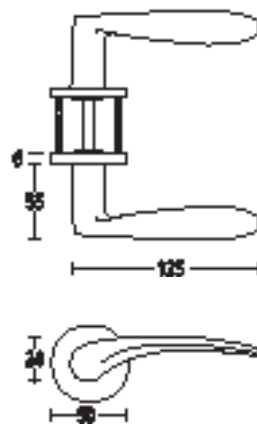

5202

Modern collection lever handles with concealed fixing roses.

Finishes: SS • PS