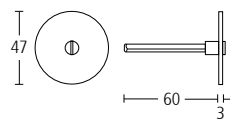

786

Emergency release for use with knob handles.

Finishes: SS • PS • GT • BT • MA