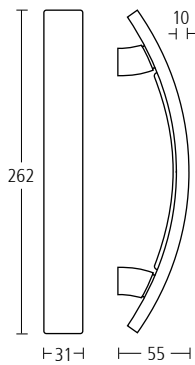

1538
Modric pull handle with ceramicast ellipse grip and bolt through fixings.
Finishes: SS • PS • GT • BT

1538BB
Pair, as above, with back-to-back fixings.