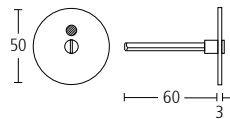

786Q

Emergency release.

Finishes: SS • PS • GT • BT • MA

779Q

Emergency release with external indicator.

Finishes: SS • PS • GT • BT • MA

786

Emergency release for use with knob handles.

Finishes: SS • PS • GT • BT • MA

779

Emergency release and indicator for use with knob handles.

Finishes: SS • PS • GT • BT • MA