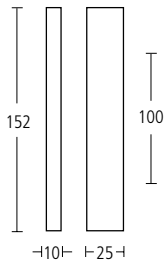

Wardrobe handles and flush pulls