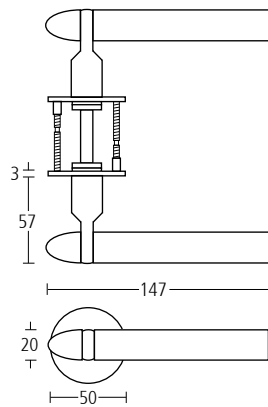

All signature collection lever sets have independent test evidence to BS EN 1906, classification **47-1140U**

When using signature collection lever handles as half sets on interconnecting doors, please add 1No XX9052NT spindle.