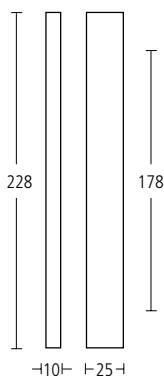

1712
Modric wardrobe handle.
Finish: MA