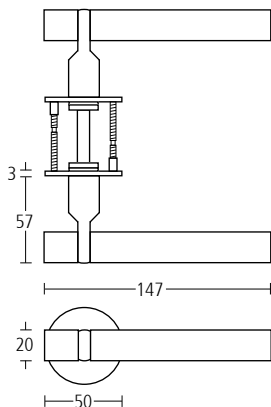

## 3623

Sembla lever handles with straight grip and drum tips on concealed Quadaxial fixing roses.

**Finishes:** ST • SP • GT • BT • MA

**Grips:** KT • KP • KG • KB • LT • DT • ST • LE