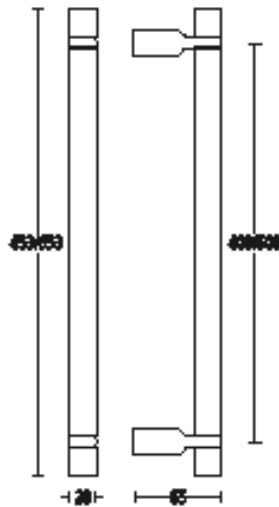

1629BB

Pair, as above, with back-to-back fixings.