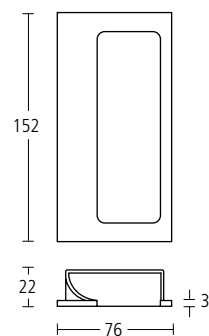

6260
Modric flush pull handle.
Finishes: SS • PS • GT • BT • MA