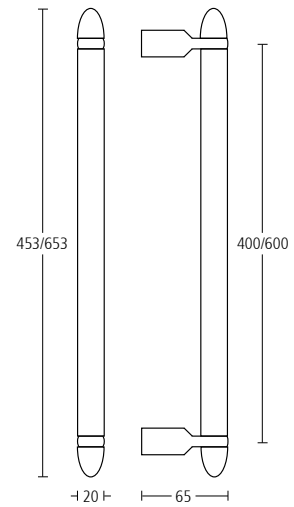

1649BB

Pair, as above, with back-to-back fixings.