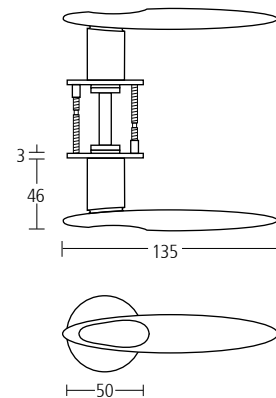

All signature collection lever sets have independent test evidence to BS EN 1906, classification **47-1140U**

When using signature collection lever handles as half sets on interconnecting doors, please add 1 No XX9052NT spindle.

modricusa.com

info@modric.net

t 800-739-0202