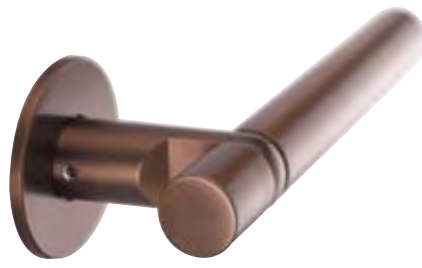

GT
PVD Gold on Polished Stainless Steel (316).