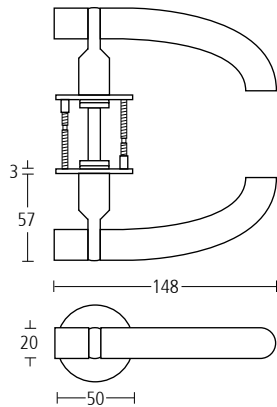

3646

Sembla lever handles with crescent grip and bullet tips on concealed Quadaxial fixing roses.

Finishes: ST • SP • GT • BT • MA

Grips: ST

Note: Bullet tips supplied plain