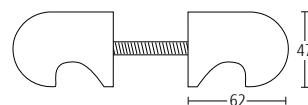

**2505/750**

Modric knob handles with roses.

**Finishes:** SS • PS • GT • BT • MA

**2510**

Modric fixed knob handles for use in pairs on glass and timber doors, and singly on timber doors.

**Finishes:** SS • PS • GT • BT • MA