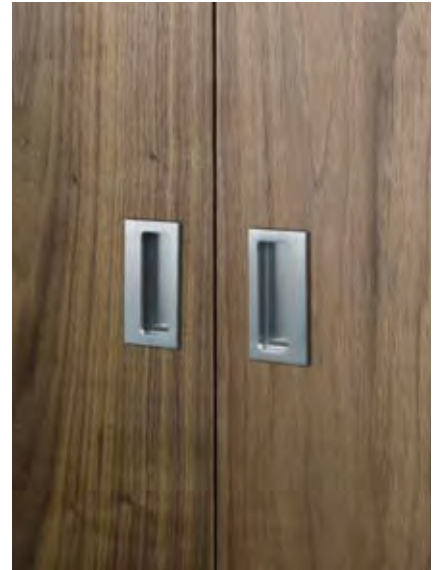

6215
Modric flush pull handle.
Finishes: SS • PS • GT • BT • MA