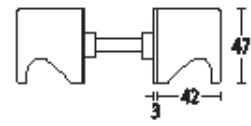

Lever and knob handles

3539

Modric lever handles with ceramicast cornu grip on concealed Quadaxial fixing roses.

Finishes: SS • PS • GT • BT

2500/750

Modric knob handles with roses.

Finishes: SS • PS • GT • BT • MA

2505/750

Modric knob handles with roses.

Finishes: SS • PS • GT • BT • MA

2510

Modric fixed knob handles for use in pairs on glass and timber doors, and singly on timber doors.

Finishes: SS • PS • GT • BT • MA

2511

Modric fixed knob handles for use in pairs on glass and timber doors, and singly on timber doors.

Finishes: SS • PS • GT • BT • MA