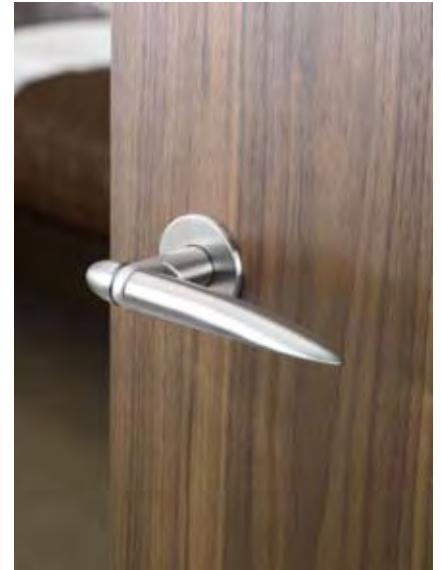

3640

Sembla lever handles with propeller grip and bullet tips on concealed Quadaxial fixing roses.

Finishes: ST • SP • GT • BT