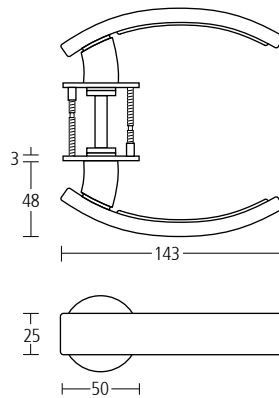

3538

Modric lever handles with ceramic ellipse grip on concealed Quadaxial fixing roses.

Finishes: SS • PS • GT • BT