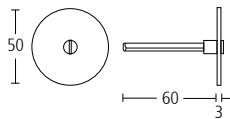

779Q

Emergency release with external indicator.

Finishes: SS • PS • GT • BT • MA