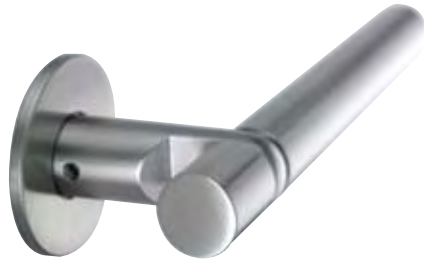

# signature collection

**ST**  
Satin Stainless Steel (316).  
(SS on Modric items)

**SP**  
Polished Stainless Steel (316).  
(PS on Modric items)

Our signature collection has been created from selecting the very best of Allgood's core products and enhanced to enable designers to create individual styles to complement their design concepts.