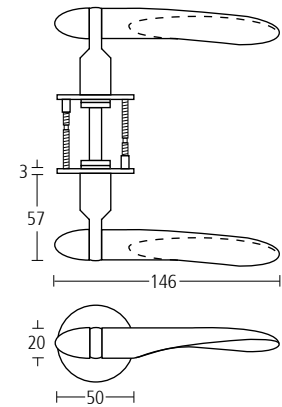

3626

Sembla lever handles with crescent grip and drum tips on concealed Quadaxial fixing roses.

Finishes: ST • SP • GT • BT • MA

Grips: ST

3646

Sembla lever handles with crescent grip and bullet tips on concealed Quadaxial fixing roses.

Finishes: ST • SP • GT • BT • MA

Grips: ST

Note: Bullet tips supplied plain

3640

Sembla lever handles with propeller grip and bullet tips on concealed Quadaxial fixing roses.

Finishes: ST • SP • GT • BT