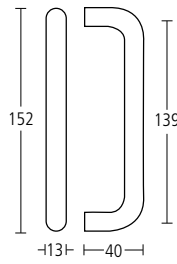

## 3623

Sembla lever handles with straight grip and drum tips on concealed Quadaxial fixing roses.

**Finishes:** ST • SP • GT • BT • MA

**Grips:** KT • KP • KG • KB • LT • DT • ST • LE

## 3626

Sembla lever handles with crescent grip and drum tips on concealed Quadaxial fixing roses.

**Finishes:** ST • SP • GT • BT • MA

**Grips:** ST

## 1649

Sembla pull handle as 1648 but with 600mm centres.

# Wardrobe handles and flush pulls

**1711**  
Modric wardrobe handle.  
**Finish:** MA

**1712**  
Modric wardrobe handle.  
**Finish:** MA

**6999**  
Modric wardrobe handle.  
**Finishes:** SS • PS • GT • BT • MA