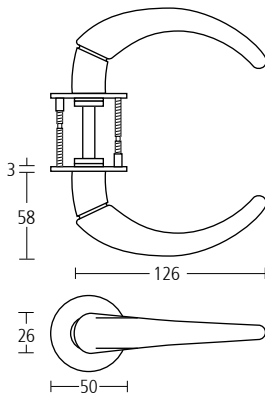

2500/750

Modric knob handles with roses.

Finishes: SS • PS • GT • BT • MA