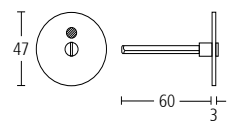

779

Emergency release and indicator for use with knob handles.

Finishes: SS • PS • GT • BT • MA