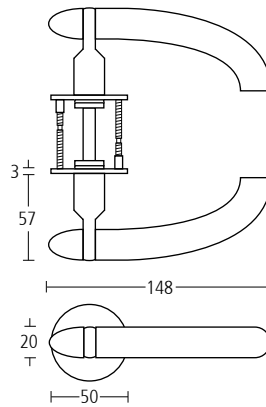

3640

Sembla lever handles with propeller grip and bullet tips on concealed Quadaxial fixing roses.

Finishes: ST • SP • GT • BT