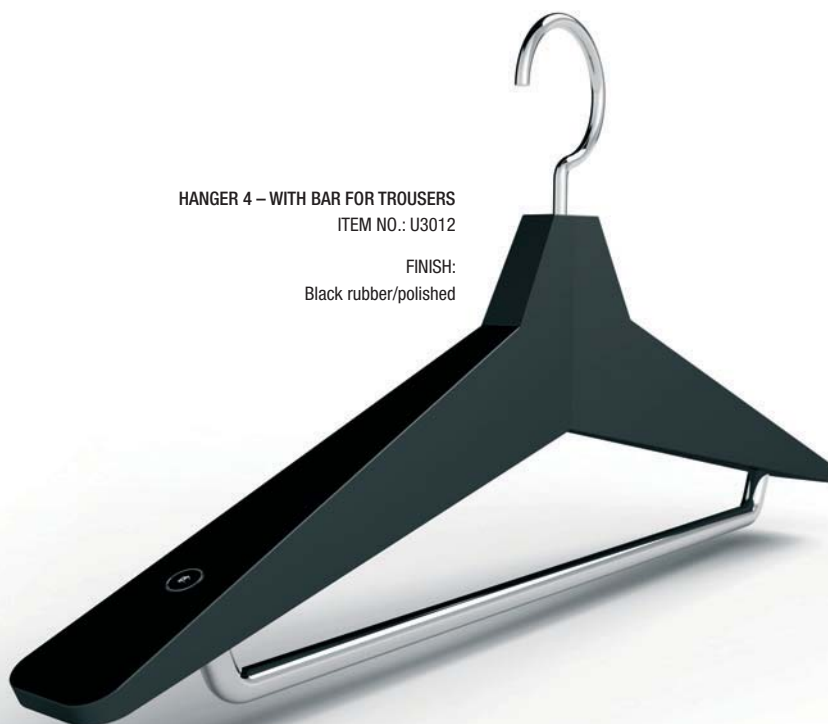

## HANGER 4 DIMENSIONS

L: 460 mm

H: 197 mm

W: 40 mm

Black rubber/polished

HANGER 4 – WITH BAR FOR TROUSERS  
ITEM NO.: U3012

FINISH:  
Black rubber/polished

A photograph of a modern staircase. The stairs are made of light-colored wood with a white pillar. The wall is made of vertical wooden slats. The text "HANG ON!" is overlaid in the center.