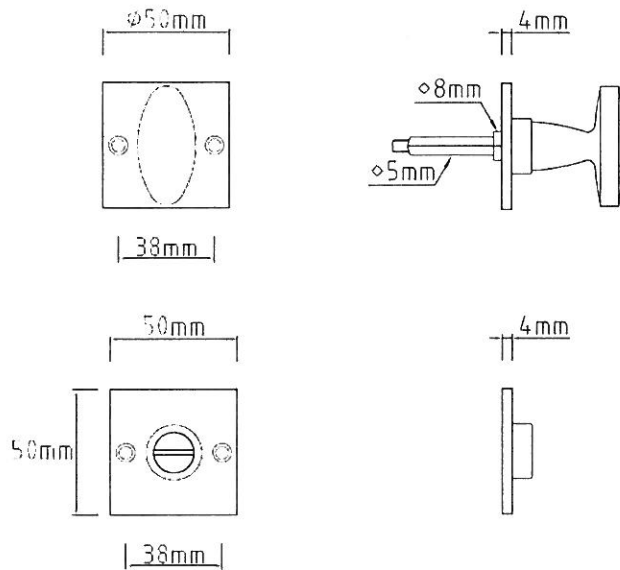

US769 Rd S ...

Escutcheons for US-standard locks, round,
Ø 50 mm

US801 E S 36 ...

Escutcheons for US-standard lock, square,
visible screws, 50x50 mm

Bathroom fittings

S767 Rd U WC ...

Bathroom fitting, round, 2 parts, without red/white indicator,
without thumb turn, without emergency release cover, fitting to
Baldwin 6720 and Merit 62011 release cover, concealed fixing, Ø 50 mm

US764 23 E WC...

Set of roses for bathroom fittings, round, 2 parts, without red/white indicator, with thumb turn WB28 and coin-type emergency release cover, spindle 5x5 mm on diamond, visible fixing

US764 28 Rd WC ...

Set of roses for bathroom fittings, round, 2 parts, without red/white indicator, with thumb turn WB28 and coin-type emergency release cover, spindle 5x5 mm on diamond, visible fixing $\phi 50\text{mm}$