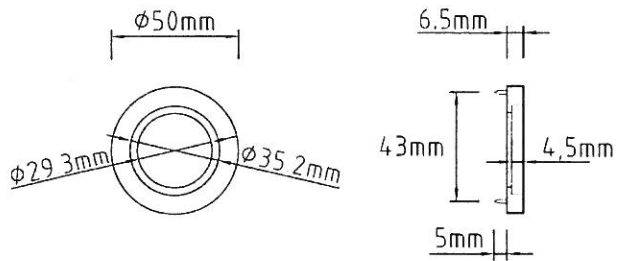

US769 Rd S ...

Escutcheons for US-standard locks, round,
Ø 50 mm

US801 E S 36 ...

Escutcheons for US-standard lock, square,
visible screws, 50x50 mm

Bathroom fittings

S767 Rd U WC ...

Bathroom fitting, round, 2 parts, without red/white indicator,
without thumb turn, without emergency release cover, fitting to
Baldwin 6720 and Merit 62011 release cover, concealed fixing, Ø 50 mm

US764 23 E WC...

Set of roses for bathroom fittings, round, 2 parts, without red/white indicator, with thumb turn WB28 and coin-type emergency release cover, spindle 5x5 mm on diamond, visible fixing

US764 28 Rd WC ...

Set of roses for bathroom fittings, round, 2 parts, without red/white indicator, with thumb turn WB28 and coin-type emergency release cover, spindle 5x5 mm on diamond, visible fixing $\phi 50\text{mm}$