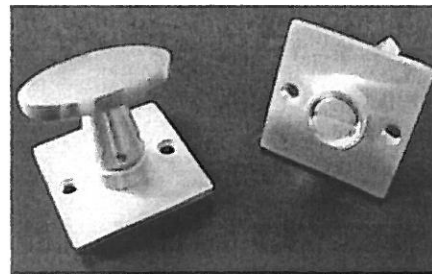

US769 Rd S ...

Escutcheons for US-standard locks, round,
Ø 50 mm

US801 E S 36 ...

Escutcheons for US-standard lock, square,
visible screws, 50x50 mm

Bathroom fittings

S767 Rd U WC ...

Bathroom fitting, round, 2 parts, without red/white indicator,
without thumb turn, without emergency release cover, fitting to
Baldwin 6720 and Merit 62011 release cover, concealed fixing, Ø 50 mm

US764 23 E WC...

Set of roses for bathroom fittings, round, 2 parts, without red/white indicator, with thumb turn WB28 and coin-type emergency release cover, spindle 5x5 mm on diamond, visible fixing

US764 28 Rd WC ...

Set of roses for bathroom fittings, round, 2 parts, without red/white indicator, with thumb turn WB28 and coin-type emergency release cover, spindle 5x5 mm on diamond, visible fixing $\phi 50\text{mm}$