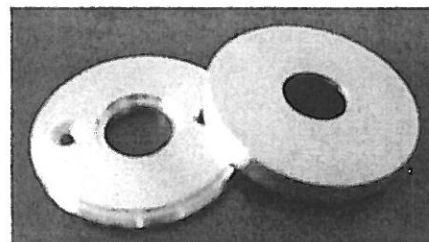

US769 Rd S ...

Escutcheons for US-standard locks, round,
Ø 50 mm

US801 E S 36 ...

Escutcheons for US-standard lock, square,
visible screws, 50x50 mm

Bathroom fittings

S767 Rd U WC ...

Bathroom fitting, round, 2 parts, without red/white indicator,
without thumb turn, without emergency release cover, fitting to
Baldwin 6720 and Merit 62011 release cover, concealed fixing, Ø 50 mm

US764 23 E WC...

Set of roses for bathroom fittings, round, 2 parts, without red/white indicator, with thumb turn WB28 and coin-type emergency release cover, spindle 5x5 mm on diamond, visible fixing

US764 28 Rd WC ...

Set of roses for bathroom fittings, round, 2 parts, without red/white indicator, with thumb turn WB28 and coin-type emergency release cover, spindle 5x5 mm on diamond, visible fixing $\phi 50\text{mm}$