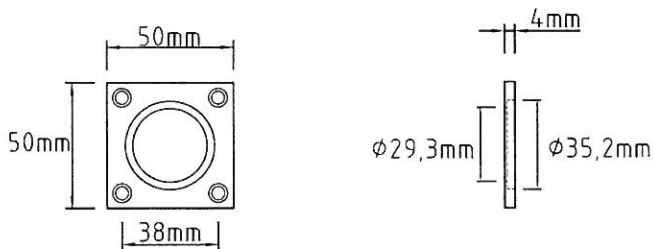

US769 Rd S ...

Escutcheons for US-standard locks, round,
Ø 50 mm

US801 E S 36 ...

Escutcheons for US-standard lock, square,
visible screws, 50x50 mm

Bathroom fittings

S767 Rd U WC ...

Bathroom fitting, round, 2 parts, without red/white indicator,
without thumb turn, without emergency release cover, fitting to
Baldwin 6720 and Merit 62011 release cover, concealed fixing, Ø 50 mm

US764 23 E WC...

Set of roses for bathroom fittings, round, 2 parts, without red/white indicator, with thumb turn WB28 and coin-type emergency release cover, spindle 5x5 mm on diamond, visible fixing

US764 28 Rd WC ...

Set of roses for bathroom fittings, round, 2 parts, without red/white indicator, with thumb turn WB28 and coin-type emergency release cover, spindle 5x5 mm on diamond, visible fixing $\phi 50\text{mm}$