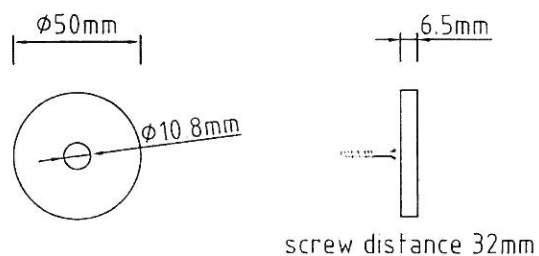

US769 Rd S ...

Escutcheons for US-standard locks, round,
Ø 50 mm

US801 E S 36 ...

Escutcheons for US-standard lock, square,
visible screws, 50x50 mm

Bathroom fittings

S767 Rd U WC ...

Bathroom fitting, round, 2 parts, without red/white indicator,
without thumb turn, without emergency release cover, fitting to
Baldwin 6720 and Merit 62011 release cover, concealed fixing, Ø 50 mm

US764 23 E WC...

Set of roses for bathroom fittings, round, 2 parts, without red/white indicator, with thumb turn WB28 and coin-type emergency release cover, spindle 5x5 mm on diamond, visible fixing

US764 28 Rd WC ...

Set of roses for bathroom fittings, round, 2 parts, without red/white indicator, with thumb turn WB28 and coin-type emergency release cover, spindle 5x5 mm on diamond, visible fixing $\phi 50\text{mm}$