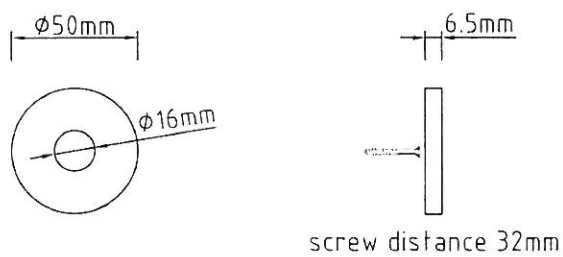

US769 Rd S ...

Escutcheons for US-standard locks, round,
Ø 50 mm

US801 E S 36 ...

Escutcheons for US-standard lock, square,
visible screws, 50x50 mm

Bathroom fittings

S767 Rd U WC ...

Bathroom fitting, round, 2 parts, without red/white indicator,
without thumb turn, without emergency release cover, fitting to
Baldwin 6720 and Merit 62011 release cover, concealed fixing, Ø 50 mm

US764 23 E WC...

Set of roses for bathroom fittings, round, 2 parts, without red/white indicator, with thumb turn WB28 and coin-type emergency release cover, spindle 5x5 mm on diamond, visible fixing

US764 28 Rd WC ...

Set of roses for bathroom fittings, round, 2 parts, without red/white indicator, with thumb turn WB28 and coin-type emergency release cover, spindle 5x5 mm on diamond, visible fixing $\phi 50\text{mm}$