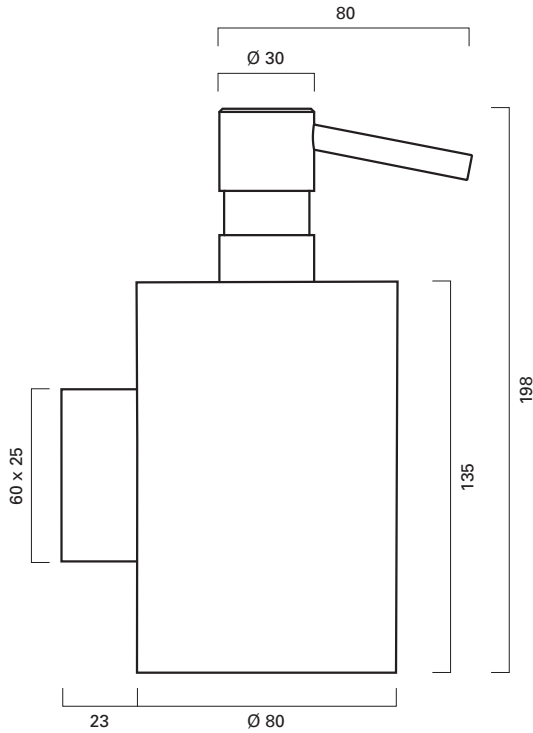

**Vieler Seifenspender
Serie SR – Edelstahl**

Hochwertiges Material mit matt gebürsteter, pflegeleichter Oberfläche.

Wandversion (für 250 ml)
wall mounted (for 250 ml)

ER.SR.6576.SW